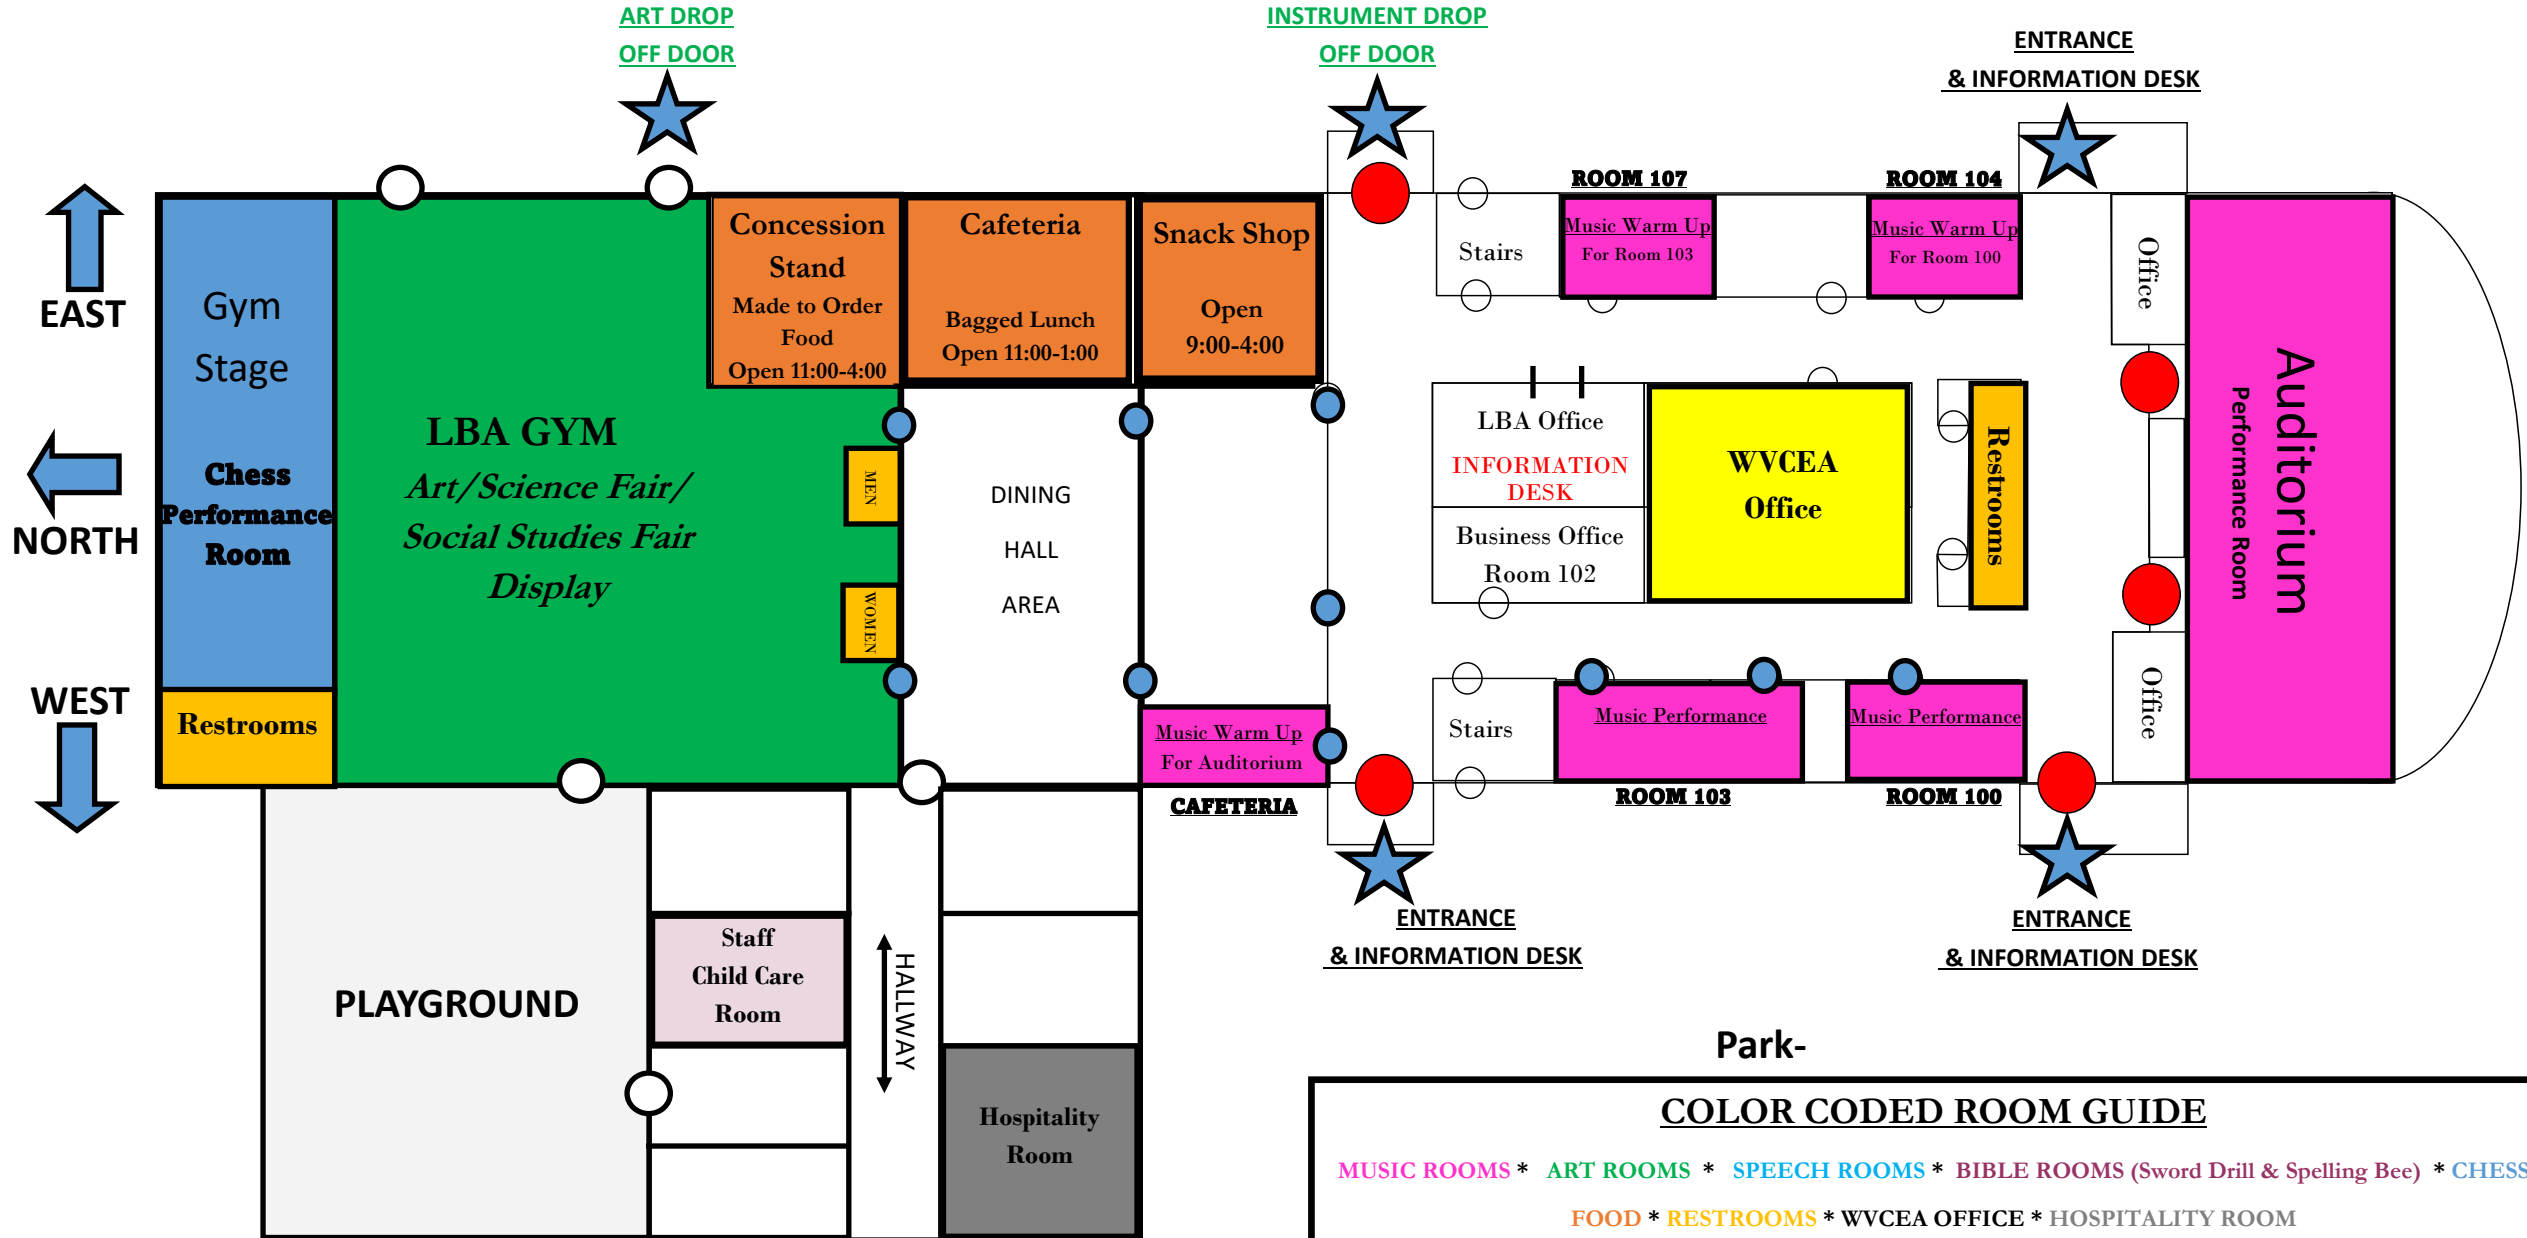

# Lewisburg Baptist Academy Ground Level

Parking

**Park-**

**COLOR CODED ROOM GUIDE**

MUSIC ROOMS \* ART ROOMS \* SPEECH ROOMS \* BIBLE ROOMS (Sword Drill & Spelling Bee) \* CHESS  
 FOOD \* RESTROOMS \* WVCEA OFFICE \* HOSPITALITY ROOM

## Second Level

### COLOR CODED ROOM GUIDE

MUSIC ROOMS \* ART ROOMS \* SPEECH ROOMS \*  
BIBLE ROOMS (Sword Drill & Spelling Bee) \* CHESS  
FOOD \* RESTROOMS \* WVCEA OFFICE \* HOSPITALITY ROOM