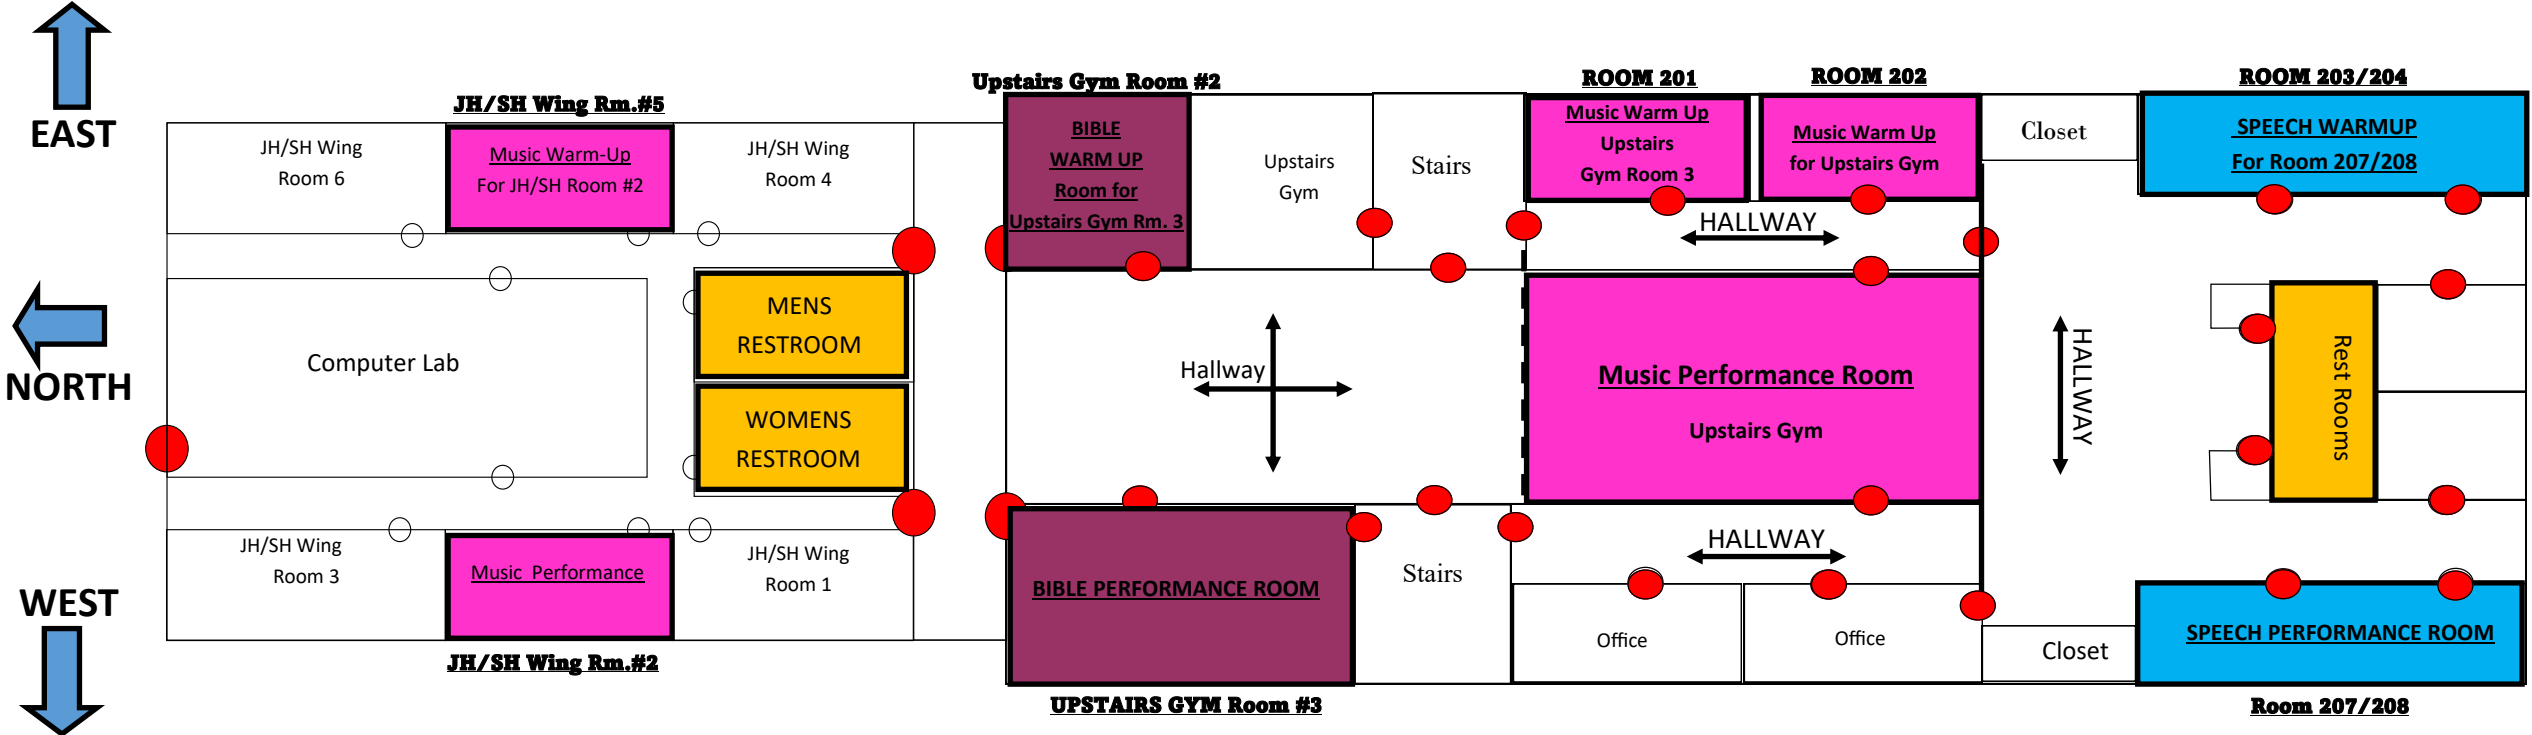

# Lewisburg Baptist Academy Ground Level

Parking

**Park-**

**COLOR CODED ROOM GUIDE**

MUSIC ROOMS \* ART ROOMS \* SPEECH ROOMS \* BIBLE ROOMS (Sword Drill & Spelling Bee) \* CHESS  
 FOOD \* RESTROOMS \* WVCEA OFFICE \* HOSPITALITY ROOM

## Second Level